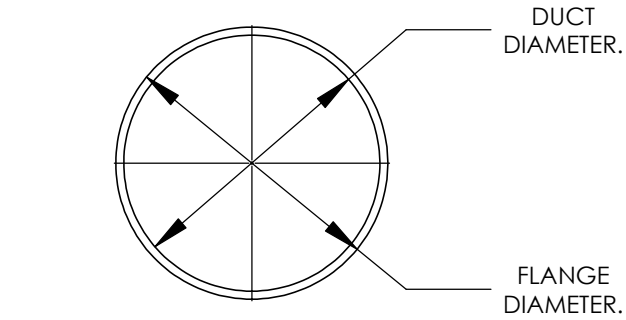

# Single Wall Gasket & Joint Connection

SUPPLY GASKET  
PART # 20100MNE+9485PC-BLACK  
AX # A0033689.

SUPPLY GASKET IS INSTALLED ON THE PRODUCT LABEL SIDE FLANGE ONLY.

**SUPPLY DUCT GASKET - 20100MNE+112-BLACK (A0033689)**

DUCT DIAMETER	FLANGE DIAMETER	GASKET LENGTH FT	JOINTS PER ROLL
5	6	2	32
6	7	2	27
7	8	2	24
8	9	2	21
10	11	3	17
12	13	3	15
14	15	4	13
16	17	4	11
18	19	5	10
20	21	5	9
22	23	6	8
24	25	7	8
26	27	7	7
28	29	8	7
30	31	8	6
32	33	9	6
34	35	9	5
36	37	10	5