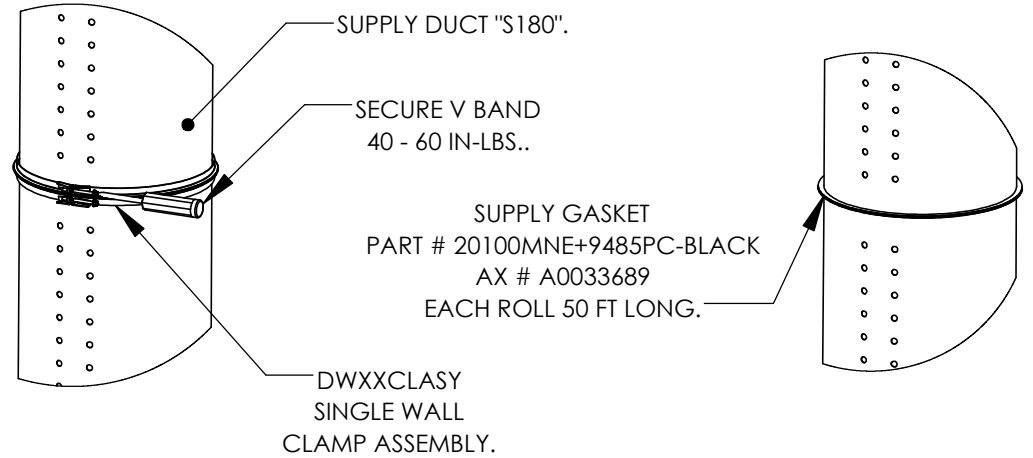

# Single Wall Gasket & Joint Connection

SUPPLY GASKET  
PART # 20100MNE+9485PC-BLACK  
AX # A0033689.

SUPPLY GASKET IS INSTALLED ON THE PRODUCT LABEL SIDE FLANGE ONLY.

**SUPPLY DUCT GASKET - 20100MNE+112-BLACK (A0033689)**

DUCT DIAMETER	FLANGE DIAMETER	GASKET LENGTH FT	JOINTS PER ROLL
5	6	2	32
6	7	2	27
7	8	2	24
8	9	2	21
10	11	3	17
12	13	3	15
14	15	4	13
16	17	4	11
18	19	5	10
20	21	5	9
22	23	6	8
24	25	7	8
26	27	7	7
28	29	8	7
30	31	8	6
32	33	9	6
34	35	9	5
36	37	10	5