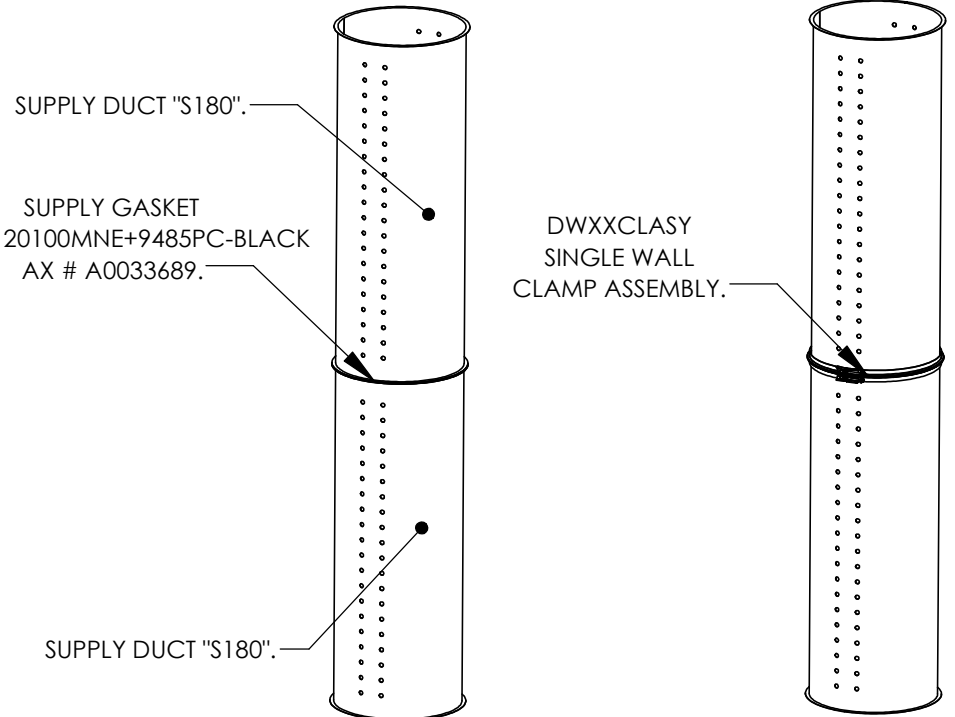

# Single Wall Gasket & Joint Connection

SUPPLY GASKET  
PART # 20100MNE+9485PC-BLACK  
AX # A0033689.

SUPPLY GASKET IS INSTALLED ON THE PRODUCT LABEL SIDE FLANGE ONLY.

**SUPPLY DUCT GASKET - 20100MNE+112-BLACK (A0033689)**

DUCT DIAMETER	FLANGE DIAMETER	GASKET LENGTH FT	JOINTS PER ROLL
5	6	2	32
6	7	2	27
7	8	2	24
8	9	2	21
10	11	3	17
12	13	3	15
14	15	4	13
16	17	4	11
18	19	5	10
20	21	5	9
22	23	6	8
24	25	7	8
26	27	7	7
28	29	8	7
30	31	8	6
32	33	9	6
34	35	9	5
36	37	10	5