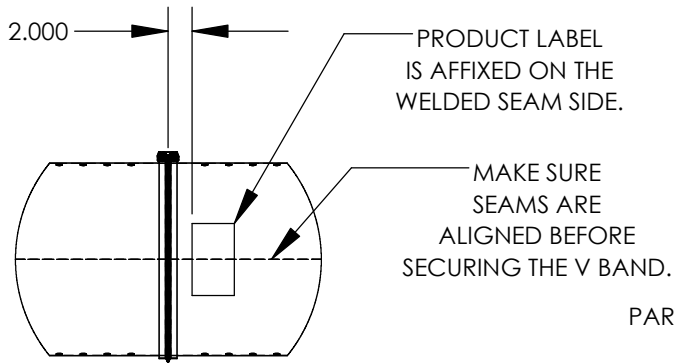

# Single Wall Gasket & Joint Connection

SUPPLY GASKET  
PART # 20100MNE+9485PC-BLACK  
AX # A0033689.

SUPPLY GASKET IS INSTALLED ON THE PRODUCT LABEL SIDE FLANGE ONLY.

**SUPPLY DUCT GASKET - 20100MNE+112-BLACK (A0033689)**

DUCT DIAMETER	FLANGE DIAMETER	GASKET LENGTH FT	JOINTS PER ROLL
5	6	2	32
6	7	2	27
7	8	2	24
8	9	2	21
10	11	3	17
12	13	3	15
14	15	4	13
16	17	4	11
18	19	5	10
20	21	5	9
22	23	6	8
24	25	7	8
26	27	7	7
28	29	8	7
30	31	8	6
32	33	9	6
34	35	9	5
36	37	10	5